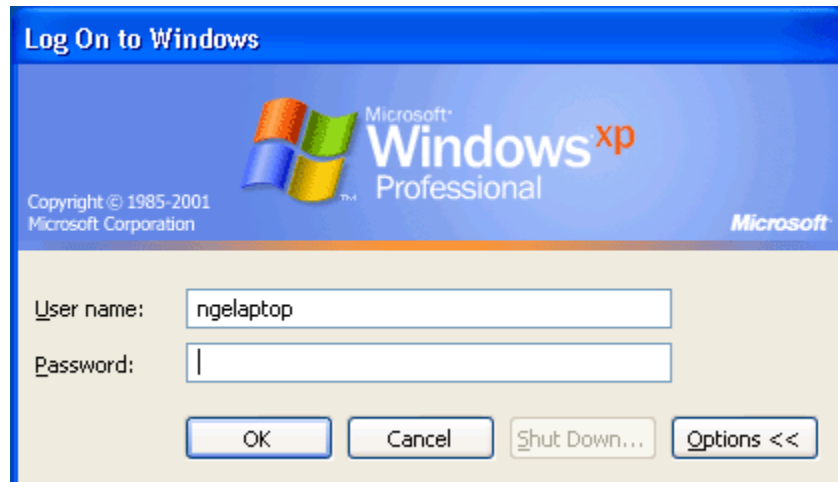

LOGGING INTO LOANER LAPTOP

When prompted to login use the name and password in the screen shot below.

Username: **ngelaptop**
Password: **Call the Help Desk**